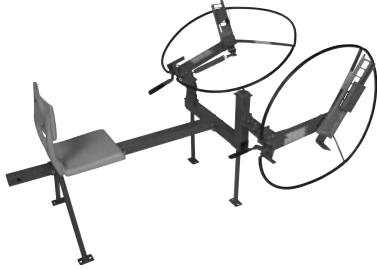

Portable, Dependable And Perfect For Any Range

This manual trap from Champion® effectively throws targets at a variety of distances and is perfect for the field or range. This seated trap provides multiple mounting systems for the versatile 3/4 cock traps and quickly attaches to a 2-inch receiver. Comfortably throw singles, doubles or rabbits as this MatchBird™ features two traps.

**Priced from:
\$0.00**

Available at your local Champion Dealer

DEALER IMPRINT AREA

2 column newspaper

Portable, Dependable And Perfect For Any Range

This manual trap from Champion® effectively throws targets at a variety of distances and is perfect for the field or range. This seated trap provides multiple mounting systems for the versatile 3/4 cock traps and quickly attaches to a 2-inch receiver. Comfortably throw singles, doubles or rabbits as this MatchBird™ features two traps.

**Priced from:
\$0.00**

Available at your local Champion Dealer

DEALER IMPRINT AREA

1 column newspaper

Portable, Dependable And Perfect For Any Range

**Priced from:
\$0.00**

This manual trap from Champion® effectively throws targets at a variety of distances and is perfect for the field or range. This seated trap provides multiple mounting systems for the versatile 3/4 cock traps and quickly attaches to a 2-inch receiver. Comfortably throw singles, doubles or rabbits as this MatchBird™ features two traps.