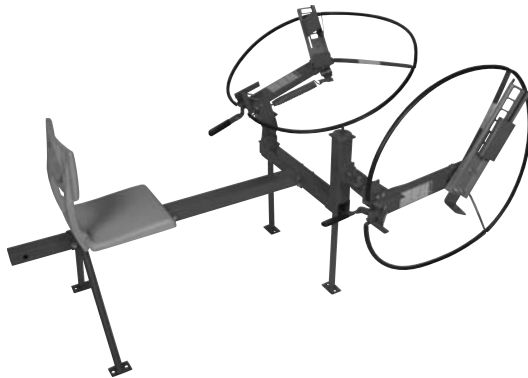

Portable, Dependable And Perfect For Any Range

This manual trap from Champion® effectively throws targets at a variety of distances and is perfect for the field or range. This seated trap provides multiple mounting systems for the versatile 3/4 cock traps and quickly attaches to a 2-inch receiver. Comfortably throw singles, doubles or rabbits as this MatchBird™ features two traps.

**Priced from:
\$0.00**

Available at your local Champion Dealer

DEALER IMPRINT AREA

2 column newspaper

Portable, Dependable And Perfect For Any Range

This manual trap from Champion® effectively throws targets at a variety of distances and is perfect for the field or range. This seated trap provides multiple mounting systems for the versatile 3/4 cock traps and quickly attaches to a 2-inch receiver. Comfortably throw singles, doubles or rabbits as this MatchBird™ features two traps.

**Priced from:
\$0.00**

Available at your local Champion Dealer

DEALER IMPRINT AREA

1 column newspaper

Portable, Dependable And Perfect For Any Range

**Priced from:
\$0.00**

This manual trap from Champion® effectively throws targets at a variety of distances and is perfect for the field or range. This seated trap provides multiple mounting systems for the versatile 3/4 cock traps and quickly attaches to a 2-inch receiver. Comfortably throw singles, doubles or rabbits as this MatchBird™ features two traps.