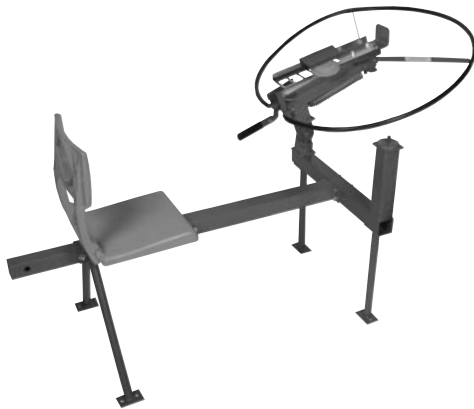

Portable, Dependable And Perfect For Any Range

This manual trap from Champion® effectively throws targets at a variety of distances and is perfect for the field or range. This seated trap provides multiple mounting systems for the versatile 3/4 cock trap and quickly attaches to a 2-inch receiver for sturdy and comfortable clay tossing.

CHAMPION
Traps & Targets

**Priced from:
\$0.00**

Available at your local Champion Dealer

DEALER IMPRINT AREA

2 column newspaper

Portable, Dependable And Perfect For Any Range

This manual trap from Champion® effectively throws targets at a variety of distances and is perfect for the field or range. This seated trap provides multiple mounting systems for the versatile 3/4 cock trap and quickly attaches to a 2-inch receiver for sturdy and comfortable clay tossing.

**Priced from:
\$0.00**

CHAMPION
Traps & Targets

Available at your local Champion Dealer

DEALER IMPRINT AREA

1 column newspaper

Portable, Dependable And Perfect For Any Range

**Priced from:
\$0.00**

CHAMPION
Traps & Targets

This manual trap from Champion® effectively throws targets at a variety of distances and is perfect for the field or range. This seated trap provides multiple mounting systems for the versatile 3/4 cock trap and quickly attaches to a 2-inch receiver for sturdy and comfortable clay tossing.