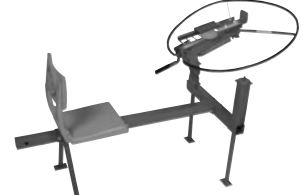

Portable, Dependable And Perfect For Any Range

This manual trap from Champion® effectively throws targets at a variety of distances and is perfect for the field or range. This seated trap provides multiple mounting systems for the versatile 3/4 cock trap and quickly attaches to a 2-inch receiver for sturdy and comfortable clay tossing.

CHAMPION
Traps & Targets

**Priced from:
\$0.00**

Available at your local Champion Dealer

DEALER IMPRINT AREA

2 column newspaper

Portable, Dependable And Perfect For Any Range

This manual trap from Champion® effectively throws targets at a variety of distances and is perfect for the field or range. This seated trap provides multiple mounting systems for the versatile 3/4 cock trap and quickly attaches to a 2-inch receiver for sturdy and comfortable clay tossing.

**Priced from:
\$0.00**

CHAMPION
Traps & Targets

Available at your local Champion Dealer

DEALER IMPRINT AREA

1 column newspaper

Portable, Dependable And Perfect For Any Range

**Priced from:
\$0.00**

CHAMPION
Traps & Targets

This manual trap from Champion® effectively throws targets at a variety of distances and is perfect for the field or range. This seated trap provides multiple mounting systems for the versatile 3/4 cock trap and quickly attaches to a 2-inch receiver for sturdy and comfortable clay tossing.