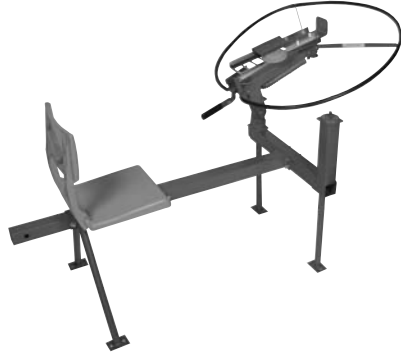

Portable, Dependable And Perfect For Any Range

This manual trap from Champion® effectively throws targets at a variety of distances and is perfect for the field or range. This seated trap provides multiple mounting systems for the versatile 3/4 cock trap and quickly attaches to a 2-inch receiver for sturdy and comfortable clay tossing.

CHAMPION
Traps & Targets

**Priced from:
\$0.00**

Available at your local Champion Dealer

DEALER IMPRINT AREA

2 column newspaper

Portable, Dependable And Perfect For Any Range

This manual trap from Champion® effectively throws targets at a variety of distances and is perfect for the field or range. This seated trap provides multiple mounting systems for the versatile 3/4 cock trap and quickly attaches to a 2-inch receiver for sturdy and comfortable clay tossing.

**Priced from:
\$0.00**

CHAMPION
Traps & Targets

Available at your local Champion Dealer

DEALER IMPRINT AREA

1 column newspaper

Portable, Dependable And Perfect For Any Range

**Priced from:
\$0.00**

CHAMPION
Traps & Targets

This manual trap from Champion® effectively throws targets at a variety of distances and is perfect for the field or range. This seated trap provides multiple mounting systems for the versatile 3/4 cock trap and quickly attaches to a 2-inch receiver for sturdy and comfortable clay tossing.