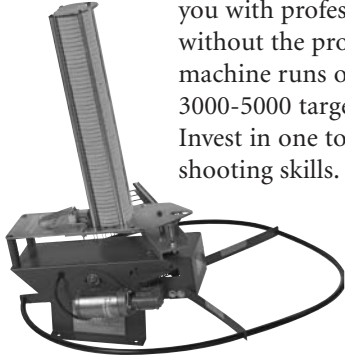

# Take The Next Step

Graduate from manual to electric traps with the SST (Single Stack Trap). Sturdy, portable and versatile, the SST provides you with professional-grade throwing without the professional's price tag. This machine runs off a 12V DC and will throw 3000-5000 targets when fully charged. Invest in one today and improve your shooting skills.

**CHAMPION**  
Traps & Targets

**Priced from:  
\$0.00**

Available at your local Champion Dealer

DEALER IMPRINT AREA

2 column newspaper